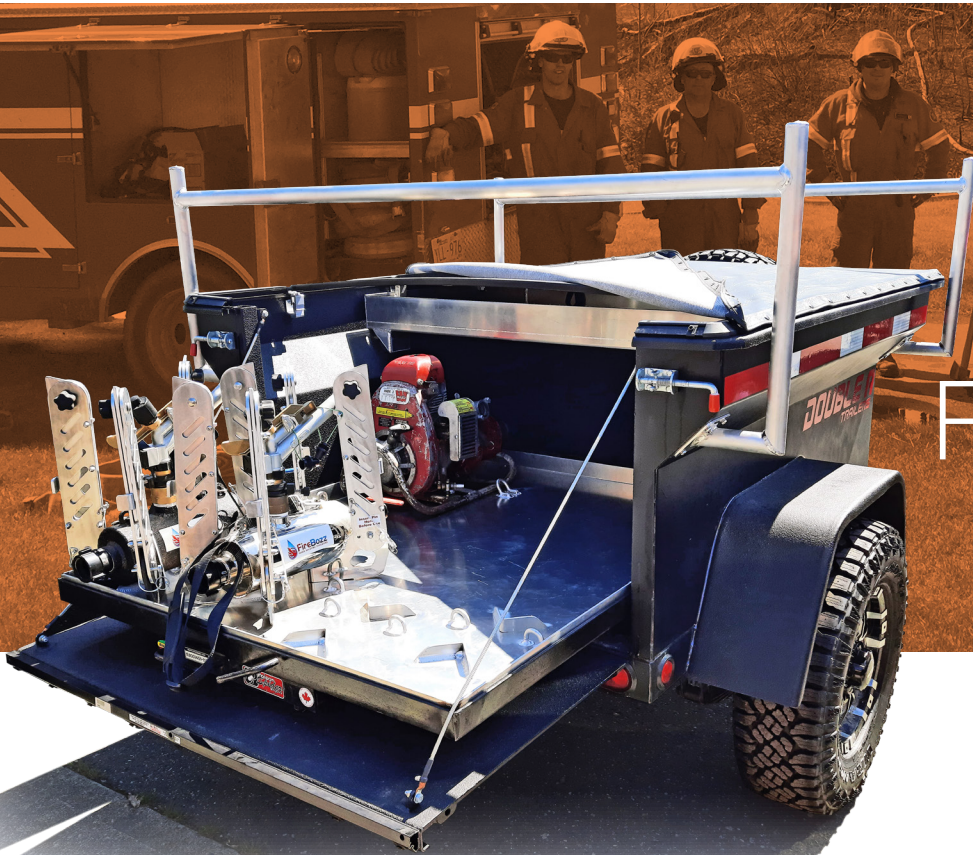

TYPHOON WILDLAND FIRE TRAILER

Portable fire protection in flexible configurations for easy deployment

ROBUST CONSTRUCTION

- CANNONS
- PUMPS
- HOSES
- EXTRAS
- HANDY HYDRANTS

2 large units option

4 small units option

4 large units option

6 small units option

FEATURES

- 3,500 lbs axle for rough roads and big loads
- Full Rhino-coat interior for durability
- All terrain construction
- Heavy Duty high-load capacity all terrain tires
- Full lock-up aluminum top

4 large units option

4 small units option

6 small units option

FEATURES

- Sets up in 10-15 minutes**
- Full slide-out bed for easy access**
- Aluminum Top to be aluminum top**
- Strainer hose and foot valve**
- Stand alone system compatible with wireless valve configuration**
- Room for marine fuel tanks**

Fire can only spread through heat. Remove heat - remove the fire.

Firebozz[®] mobile wildfire protection trailer goes directly to any fire on the roughest roads, rapidly establishing a wetline that is from 200+ ft wide and 1000+ ft long. The smallest person-packable sprinkler system shooting the furthest distance. Immediate, mobile structural protection.