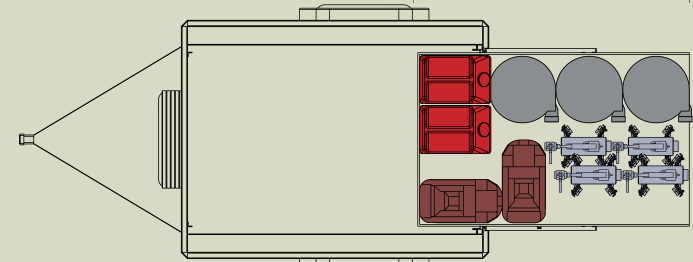

4 large units option

4 small units option

6 small units option

FEATURES

- Sets up in 10-15 minutes**
- Full slide-out bed for easy access**
- Aluminum Top to be aluminum top**
- Strainer hose and foot valve**
- Stand alone system compatible with wireless valve configuration**
- Room for marine fuel tanks**