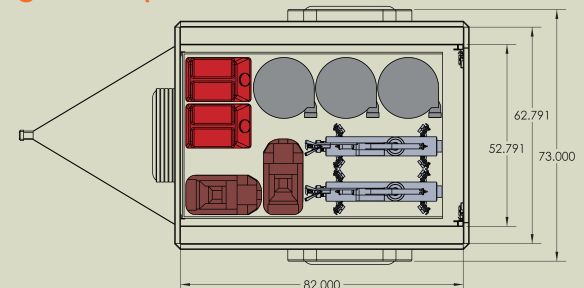

2 large units option