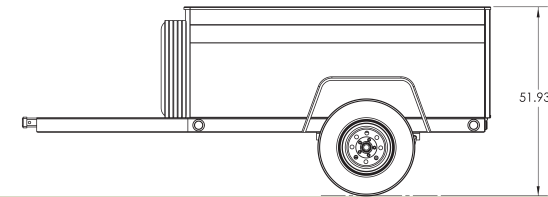

ROBUST CONSTRUCTION

- CANNONS
- PUMPS
- HOSES
- EXTRAS
- HANDY HYDRANTS