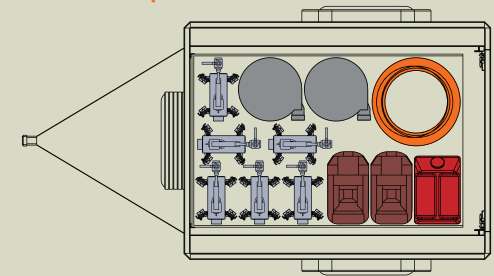

4 large units option

6 small units option

FEATURES

- 3,500 lbs axle for rough roads and big loads
- Full Rhino-coat interior for durability
- All terrain construction
- Heavy Duty high-load capacity all terrain tires
- Full lock-up aluminum top

4 large units option

4 small units option

6 small units option

FEATURES

- Sets up in 10-15 minutes**
- Full slide-out bed for easy access**
- Aluminum Top to be aluminum top**
- Strainer hose and foot valve**
- Stand alone system compatible with wireless valve configuration**
- Room for marine fuel tanks**