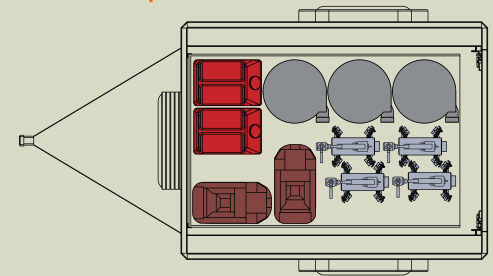

4 large units option

6 small units option

FEATURES

- 3,500 lbs axle for rough roads and big loads
- Full Rhino-coat interior for durability
- All terrain construction
- Heavy Duty high-load capacity all terrain tires
- Full lock-up aluminum top

4 large units option

4 small units option

6 small units option

FEATURES

- Sets up in 10-15 minutes**
- Full slide-out bed for easy access**
- Aluminum Top to be aluminum top**
- Strainer hose and foot valve**
- Stand alone system compatible with wireless valve configuration**
- Room for marine fuel tanks**