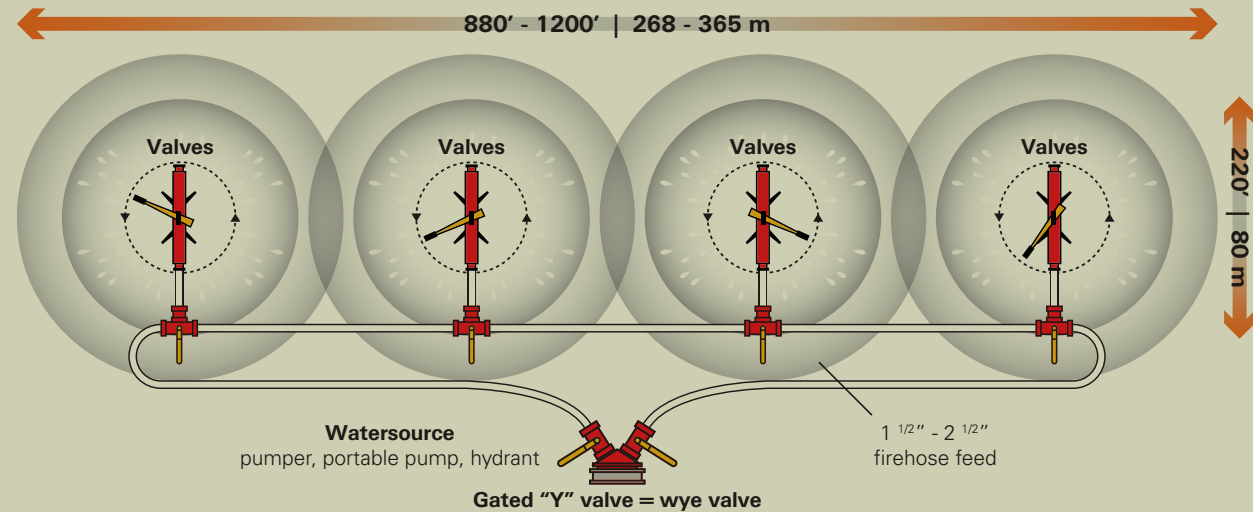

4 large units option

4 small units option

6 small units option

FEATURES

- Sets up in 10-15 minutes**
- Full slide-out bed for easy access**
- Aluminum Top to be aluminum top**
- Strainer hose and foot valve**
- Stand alone system compatible with wireless valve configuration**
- Room for marine fuel tanks**

OPTIONS

- Waterax MkIII and B2X type pumps
- 2 Large FireBozz Water Cannons or
- 4 Mini FireBozz Cannons
- 600 ft of 1.5 or 2.5-inch hose

HOW FIREBOZZ[®] WORKS

PROJECTION OF WATER OVER A MASSIVE AREA

INJECTION OF VAPOUR INTO THE ATMOSPHERE TO CREATE A HUMIDITY BUBBLE