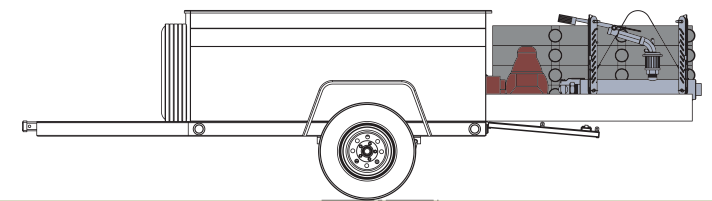

RAPID DEPLOY CAPABILITY

- CANNONS
- PUMPS
- HOSES
- EXTRAS
- HANDY HYDRANTS

FEATURES

- **Sets up in 10-15 minutes**
- **Full slide-out bed for easy access**
- **Aluminum Top to be aluminum top**
- **Strainer hose and foot valve**
- **Stand alone system compatible with wireless valve configuration**
- **Room for marine fuel tanks**

OPTIONS

- Waterax MkIII and B2X type pumps
- 2 Large FireBozz Water Cannons or
- 4 Mini FireBozz Cannons
- 600 ft of 1.5 or 2.5-inch hose