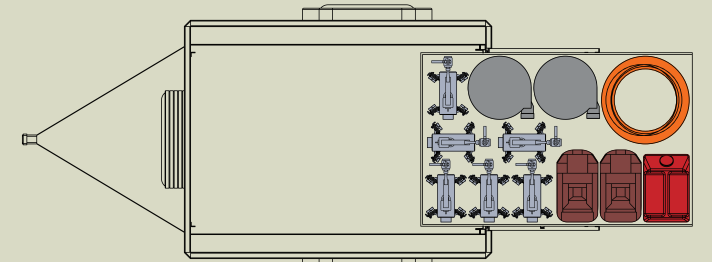

4 large units option

4 small units option

6 small units option

FEATURES

- Sets up in 10-15 minutes**
- Full slide-out bed for easy access**
- Aluminum Top to be aluminum top**
- Strainer hose and foot valve**
- Stand alone system compatible with wireless valve configuration**
- Room for marine fuel tanks**