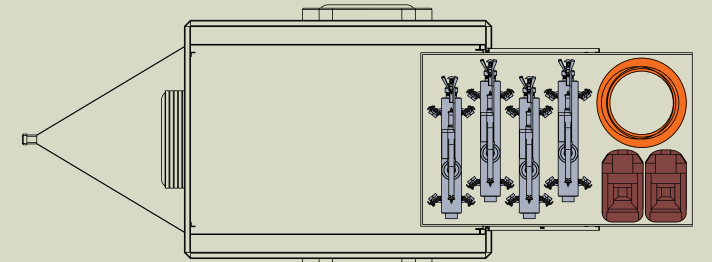

4 large units option

4 small units option

6 small units option

FEATURES

- Sets up in 10-15 minutes**
- Full slide-out bed for easy access**
- Aluminum Top to be aluminum top**
- Strainer hose and foot valve**
- Stand alone system compatible with wireless valve configuration**
- Room for marine fuel tanks**