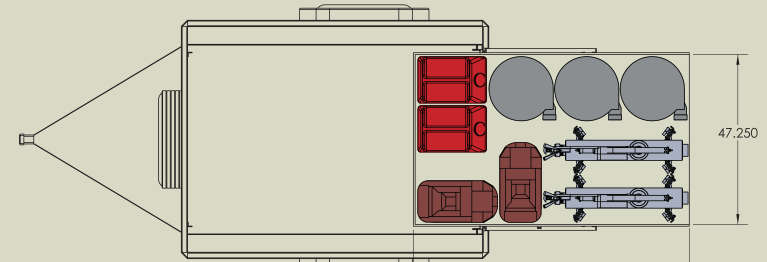

4 large units option

4 small units option

6 small units option

FEATURES

- Sets up in 10-15 minutes**
- Full slide-out bed for easy access**
- Aluminum Top to be aluminum top**
- Strainer hose and foot valve**
- Stand alone system compatible with wireless valve configuration**
- Room for marine fuel tanks**