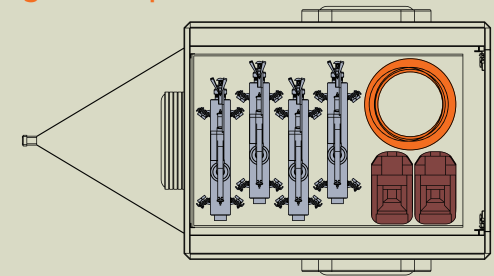

4 large units option

6 small units option

FEATURES

- 3,500 lbs axle for rough roads and big loads
- Full Rhino-coat interior for durability
- All terrain construction
- Heavy Duty high-load capacity all terrain tires
- Full lock-up aluminum top

OPTIONS

- Spare tire with mount in front
- Tool box on front of hitch
- External detachable rack for overhead carry or tent

RAPID DEPLOY CAPABILITY

- CANNONS
- PUMPS
- HOSES
- EXTRAS
- HANDY HYDRANTS

2 large units option

4 large units option

4 small units option

6 small units option

FEATURES

- Sets up in 10-15 minutes**
- Full slide-out bed for easy access**
- Aluminum Top to be aluminum top**
- Strainer hose and foot valve**
- Stand alone system compatible with wireless valve configuration**
- Room for marine fuel tanks**

OPTIONS

- Waterax MkIII and B2X type pumps
- 2 Large FireBozz Water Cannons or
- 4 Mini FireBozz Cannons
- 600 ft of 1.5 or 2.5-inch hose

HOW FIREBOZZ[®] WORKS

PROJECTION OF WATER OVER A MASSIVE AREA

INJECTION OF VAPOUR INTO THE ATMOSPHERE TO CREATE A HUMIDITY BUBBLE